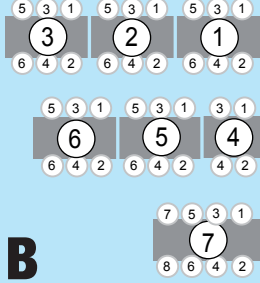

STAGE

KEY

Exit

Accessible Seating

Please contact the Box Office directly to purchase accessible tickets.

POWERED BY **SABO**™