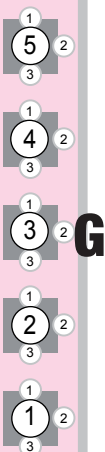

STAGE

KEY

Exit

Accessible Seating

Please contact the Box Office directly to purchase accessible tickets.

POWERED BY **SABO**™