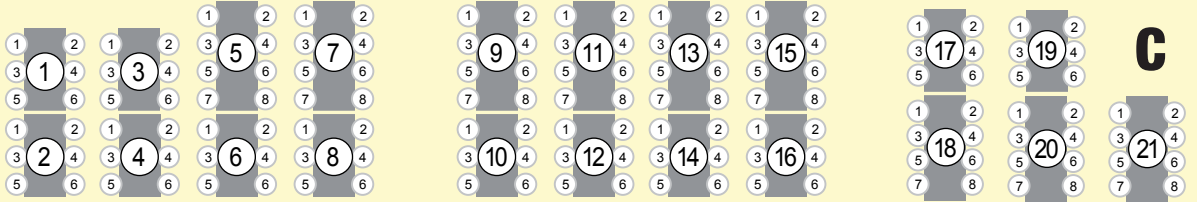

STAGE

KEY

Exit

Accessible Seating

Please contact the Box Office directly to purchase accessible tickets.

POWERED BY **SABO**™