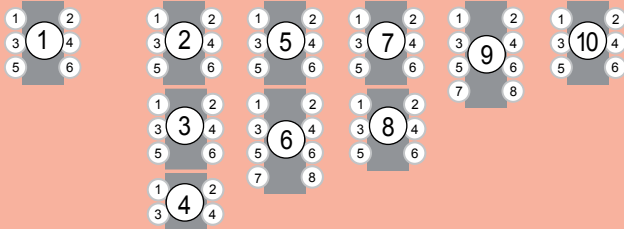

STAGE

KEY

Exit

Accessible Seating

Please contact the Box Office directly to purchase accessible tickets.

POWERED BY **SABO**™