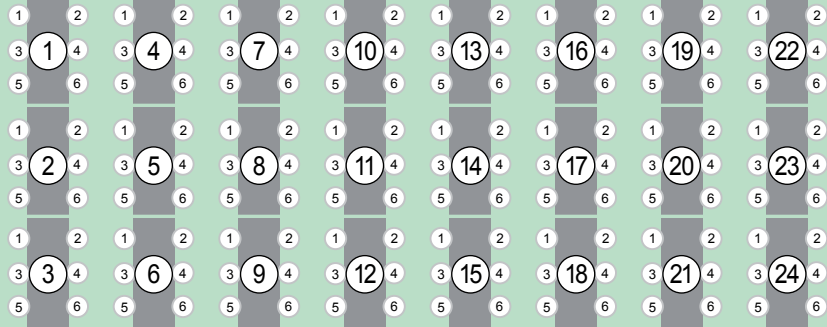

STAGE

KEY

Exit

Accessible Seating

Please contact the Box Office directly to purchase accessible tickets.

POWERED BY **SABO**™