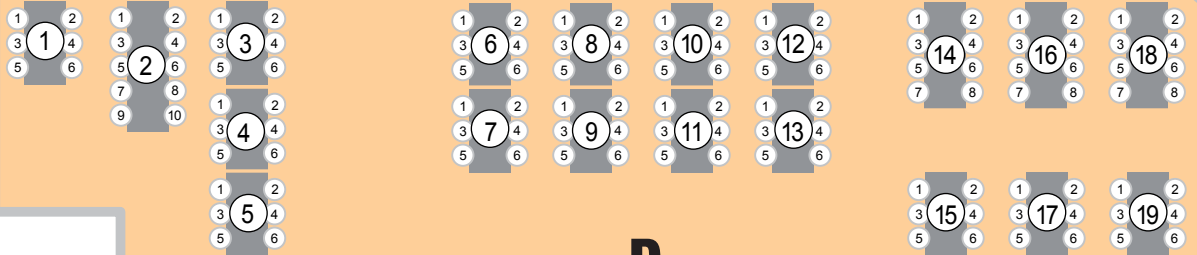

STAGE

KEY

Exit

Accessible Seating

Please contact the Box Office directly to purchase accessible tickets.

POWERED BY **SABO**™